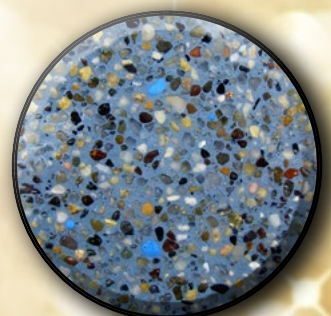

DIAMOND *Brilliance*

SEA MIST

BLUE GRANITE

ARCTIC WATERS

CARIBBEAN SHORE

SAPPHIRE BAY

CORAL ISLAND

PACIFIC COAST

SERENE SEAS

NIGHT SKY

CALYPSO

CRYSTAL COAST

QUARRY BLUE

For more information, contact your **SGM** sales representative

800.641.9247

www.sgm.cc