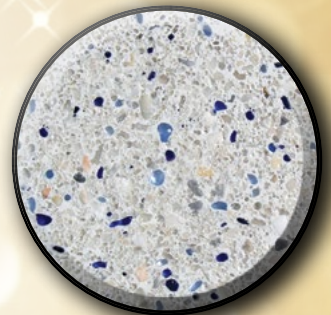

DIAMOND *Brilliance*

SEA MIST

BLUE GRANITE

ARCTIC WATERS

CARIBBEAN SHORE

SAPPHIRE BAY

CORAL ISLAND

PACIFIC COAST

SERENE SEAS

NIGHT SKY

CALYPSO

CRYSTAL COAST

QUARRY BLUE

For more information, contact your **SGM** sales representative

800.641.9247

www.sgm.cc