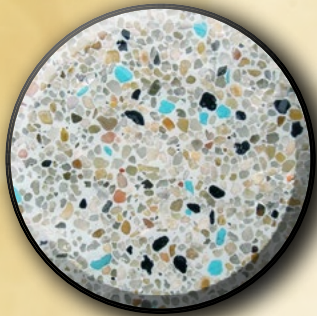

DIAMOND *Brilliance*

SEA MIST

BLUE GRANITE

ARCTIC WATERS

CARIBBEAN SHORE

SAPPHIRE BAY

CORAL ISLAND

PACIFIC COAST

SERENE SEAS

NIGHT SKY

CALYPSO

CRYSTAL COAST

QUARRY BLUE

For more information, contact your **SGM** sales representative

800.641.9247

www.sgm.cc