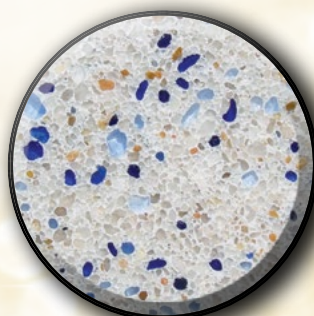

DIAMOND *Brilliance*

SEA MIST

BLUE GRANITE

ARCTIC WATERS

CARIBBEAN SHORE

SAPPHIRE BAY

CORAL ISLAND

PACIFIC COAST

SERENE SEAS

NIGHT SKY

CALYPSO

CRYSTAL COAST

QUARRY BLUE

For more information, contact your **SGM** sales representative

800.641.9247

www.sgm.cc