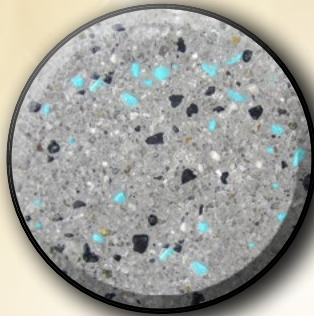

DIAMOND *Brilliance*

SEA MIST

BLUE GRANITE

ARCTIC WATERS

CARIBBEAN SHORE

SAPPHIRE BAY

CORAL ISLAND

PACIFIC COAST

SERENE SEAS

NIGHT SKY

CALYPSO

CRYSTAL COAST

QUARRY BLUE

For more information, contact your **SGM** sales representative

800.641.9247

www.sgm.cc