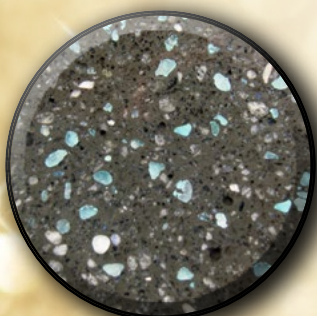

DIAMOND *Brilliance*

SEA MIST

BLUE GRANITE

ARCTIC WATERS

CARIBBEAN SHORE

SAPPHIRE BAY

CORAL ISLAND

PACIFIC COAST

SERENE SEAS

NIGHT SKY

CALYPSO

CRYSTAL COAST

QUARRY BLUE

For more information, contact your **SGM** sales representative

800.641.9247

www.sgm.cc