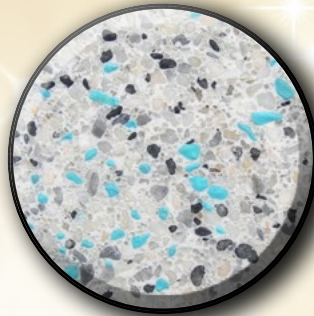

DIAMOND *Brilliance*

SEA MIST

BLUE GRANITE

ARCTIC WATERS

CARIBBEAN SHORE

SAPPHIRE BAY

CORAL ISLAND

PACIFIC COAST

SERENE SEAS

NIGHT SKY

CALYPSO

CRYSTAL COAST

QUARRY BLUE

For more information, contact your **SGM** sales representative

800.641.9247

www.sgm.cc