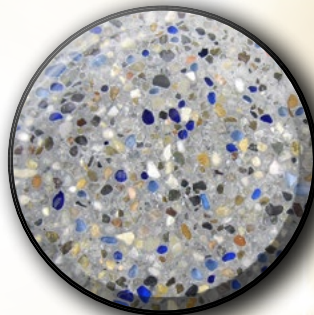

DIAMOND *Brilliance*

SEA MIST

BLUE GRANITE

ARCTIC WATERS

CARIBBEAN SHORE

SAPPHIRE BAY

CORAL ISLAND

PACIFIC COAST

SERENE SEAS

NIGHT SKY

CALYPSO

CRYSTAL COAST

QUARRY BLUE

For more information, contact your **SGM** sales representative

800.641.9247

www.sgm.cc