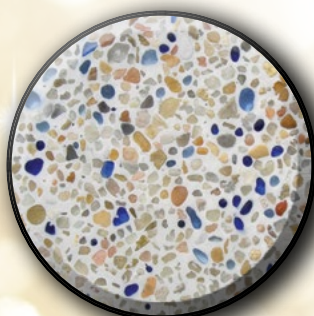

DIAMOND *Brilliance*

SEA MIST

BLUE GRANITE

ARCTIC WATERS

CARIBBEAN SHORE

SAPPHIRE BAY

CORAL ISLAND

PACIFIC COAST

SERENE SEAS

NIGHT SKY

CALYPSO

CRYSTAL COAST

QUARRY BLUE

For more information, contact your **SGM** sales representative

800.641.9247

www.sgm.cc