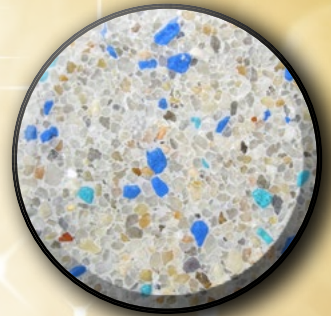

DIAMOND *Brilliance*

SEA MIST

BLUE GRANITE

ARCTIC WATERS

CARIBBEAN SHORE

SAPPHIRE BAY

CORAL ISLAND

PACIFIC COAST

SERENE SEAS

NIGHT SKY

CALYPSO

CRYSTAL COAST

QUARRY BLUE

For more information, contact your **SGM** sales representative

800.641.9247

www.sgm.cc