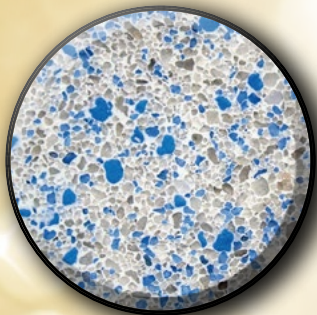

DIAMOND *Brilliance*

SEA MIST

BLUE GRANITE

ARCTIC WATERS

CARIBBEAN SHORE

SAPPHIRE BAY

CORAL ISLAND

PACIFIC COAST

SERENE SEAS

NIGHT SKY

CALYPSO

CRYSTAL COAST

QUARRY BLUE

For more information, contact your **SGM** sales representative

800.641.9247

www.sgm.cc