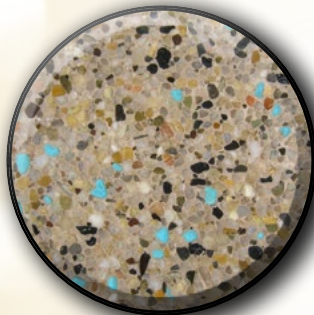

DIAMOND *Brilliance*

SEA MIST

BLUE GRANITE

ARCTIC WATERS

CARIBBEAN SHORE

SAPPHIRE BAY

CORAL ISLAND

PACIFIC COAST

SERENE SEAS

NIGHT SKY

CALYPSO

CRYSTAL COAST

QUARRY BLUE

For more information, contact your **SGM** sales representative

800.641.9247

www.sgm.cc