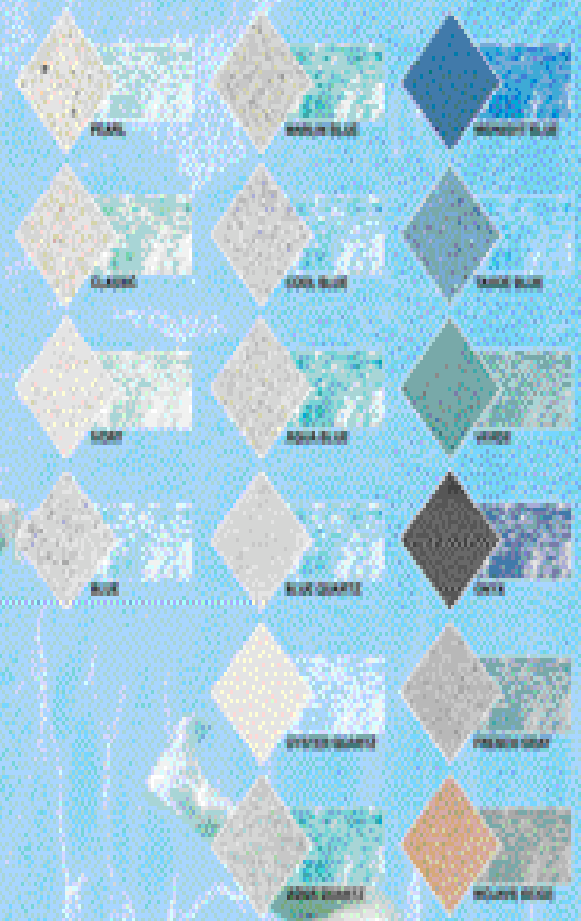

HH-IBSH
Imperial Blue

HH-TSH
Teal

HH-BSH
Black

HH-WH
White

HH-CLR
Clear

6

3 1/2

FT.

NO DIVING

BULL - IB
Imperial Blue

BULL - CO
Cobalt

BULL - HG
Hunter Green

BULL - BLK
Black

BULL - BM
Blue Mist

BULL - SD
Suede

BULL - TL
Teal

ARTISTIC PAVER MFG.

Corallock

Shellock

**ONE WEEK
DELIVERY
on Standard
Products**

- ◆ no cracking like regular concrete decks are guaranteed to do
- ◆ quick and easy delivery
- ◆ easy to maintain
- ◆ cool on your feet
- ◆ very affordable

Artistic Paver Mfg.

* Colors will vary

VIDREPUR
glass mosaic

B I S A Z Z A

B
I
S
A
Z
A

DIAMOND BRITE®

EXPOSED AGGREGATE POOL FINISH

For Beauty and Durability,
Diamond Brite to the rescue!